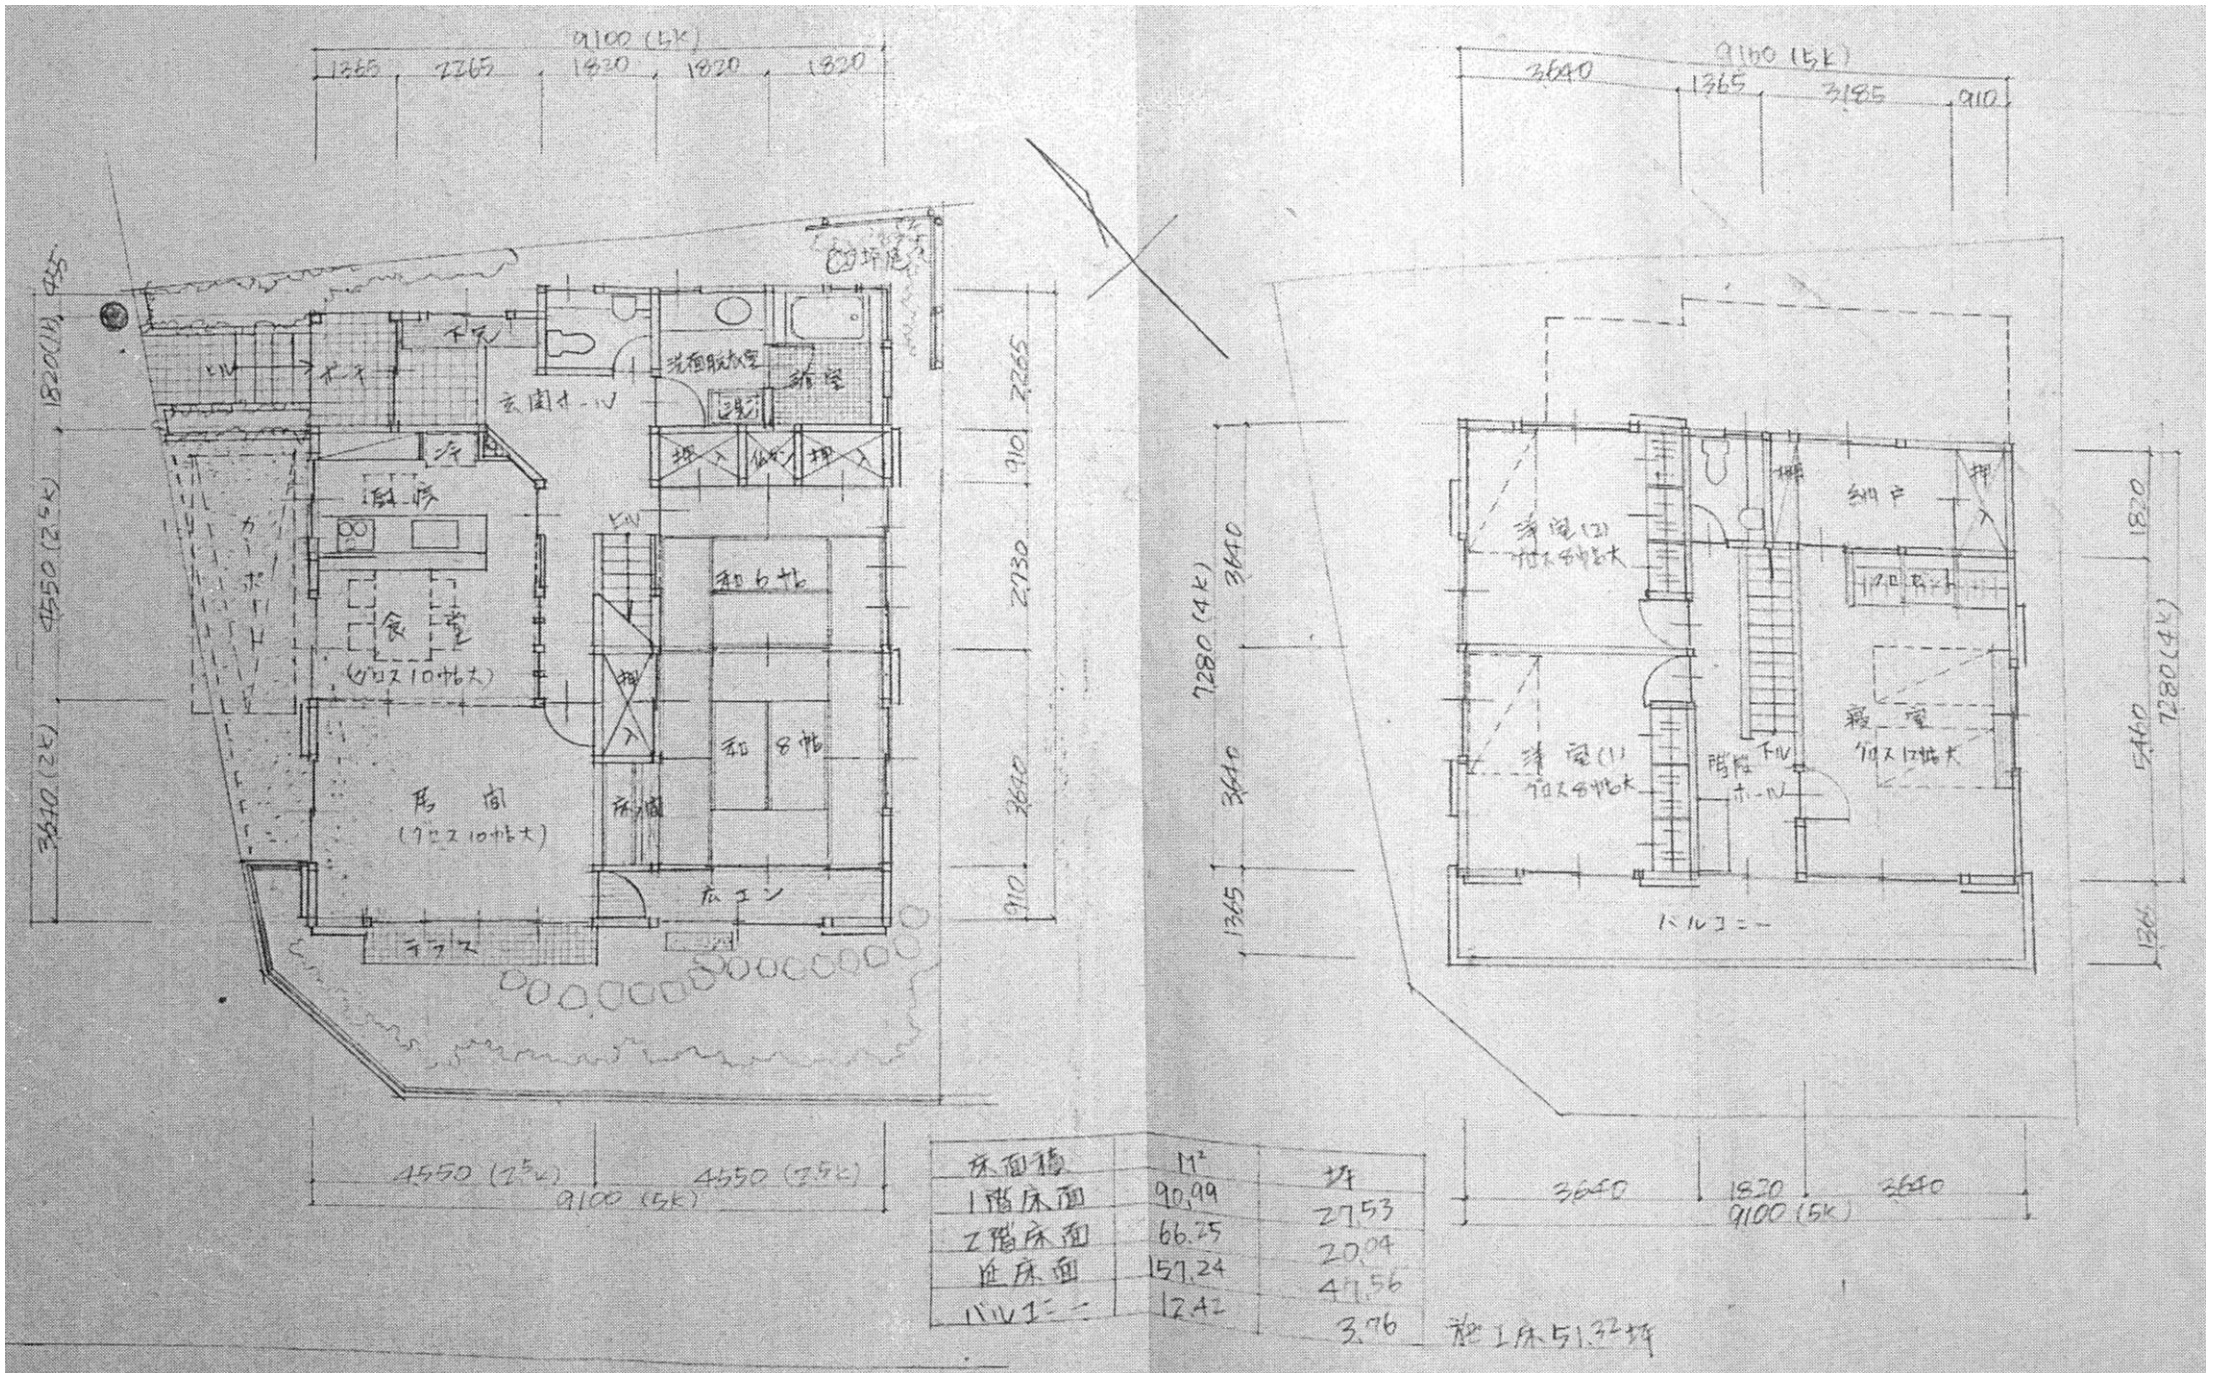

位置図

間取り図

No.	写真	備考
1	 A photograph of a two-story house with a light beige facade and a dark brown roof. The house features a balcony on the second floor and a pergola structure in the foreground. The sky is overcast.	建物外観
2	 A photograph of a two-story house with a light beige facade and a dark brown gabled roof. The house has a fence in front and a green tarp covering an object on the left. The sky is overcast.	建物外観
3	 A photograph of a two-story house with a light beige facade and a dark brown gabled roof. The house has a utility pole in front and a concrete foundation. The sky is overcast.	建物外観

4	 A photograph of an entrance area. It features a sliding glass door with vertical blinds. To the right, there is a small wooden table with a water bottle and other items on it. A blue bucket and a white bucket are on the floor near the door. The walls are partially wood-paneled.	玄関
5	 A photograph of a toilet and sink area. A white toilet is positioned next to a wooden vanity unit that includes a sink and a mirror. A window is visible above the vanity. The floor is tiled.	トイレ 1F
6	 A photograph of a washbasin and dressing area. It shows a white washbasin with a mirror above it. There are wooden cabinets and a door in the background. The walls are wood-paneled.	洗面脱衣室 1F
7	 A photograph of a bathroom. It features a white bathtub with a showerhead and a shower tray. The walls are dark-colored, and there are wooden cabinets above the tub. The floor is tiled.	浴室 1F